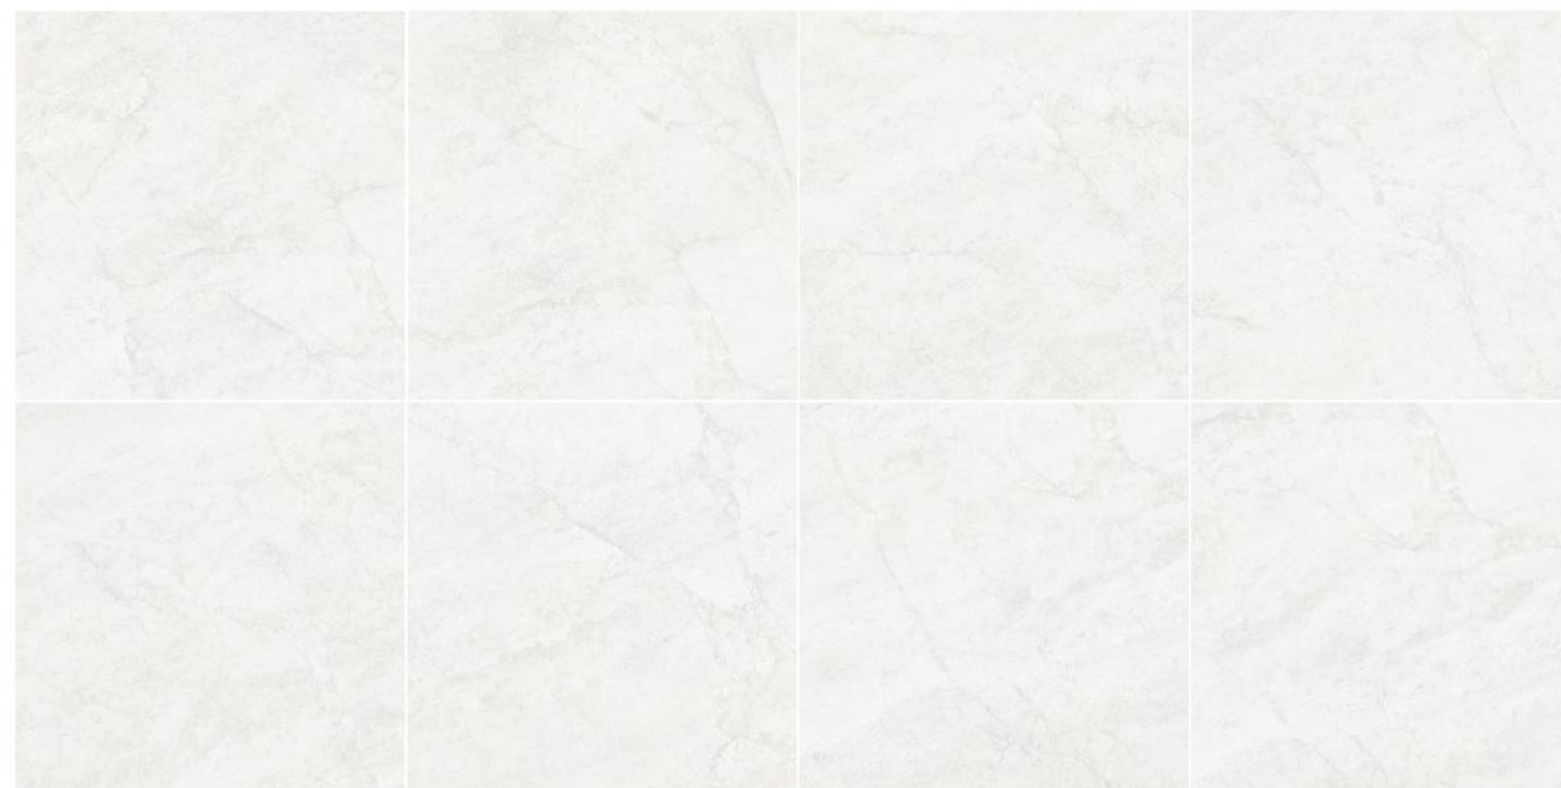

Surface: 8 face Size: 600*600mm Technology: Matt