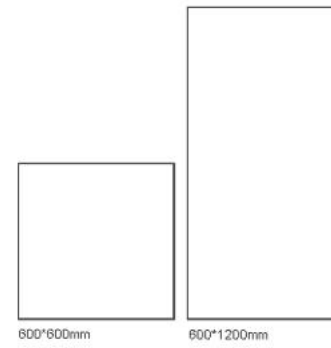

CIELO-01/800*800mm