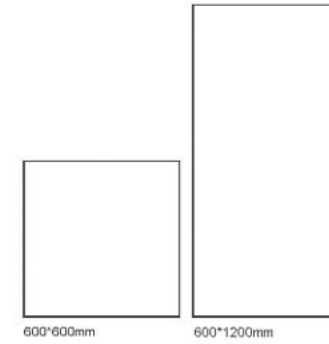

GALAXY

PERLA-M11