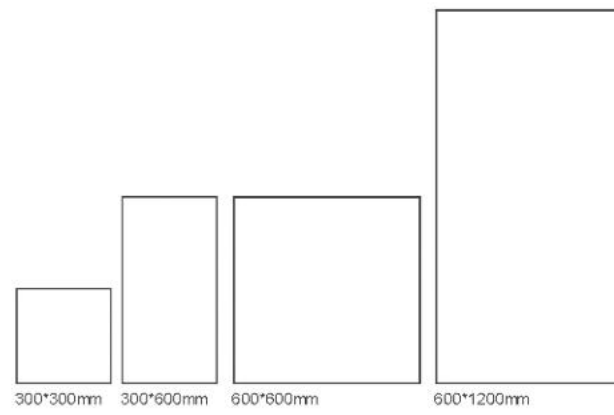

ETERNO

WHERE TIME WEARS BEAUTY THIN

ETERNO

ETERNO BEIGE

ETERNO IVORY

ETERNO SILVER

ETERNO GREY

Technology: Matt /Caveink
Size: 600*1200mm
Surface: 6

ETERNO SILVER 600*1200mm

PIETRA

1:1 replica stone, with fine layers and natural texture.

Surface: 4

Technology: Granular

Size: 600*600mm/600*1200mm/300*600/300*300

PIETRA

PIETRA BEIGE