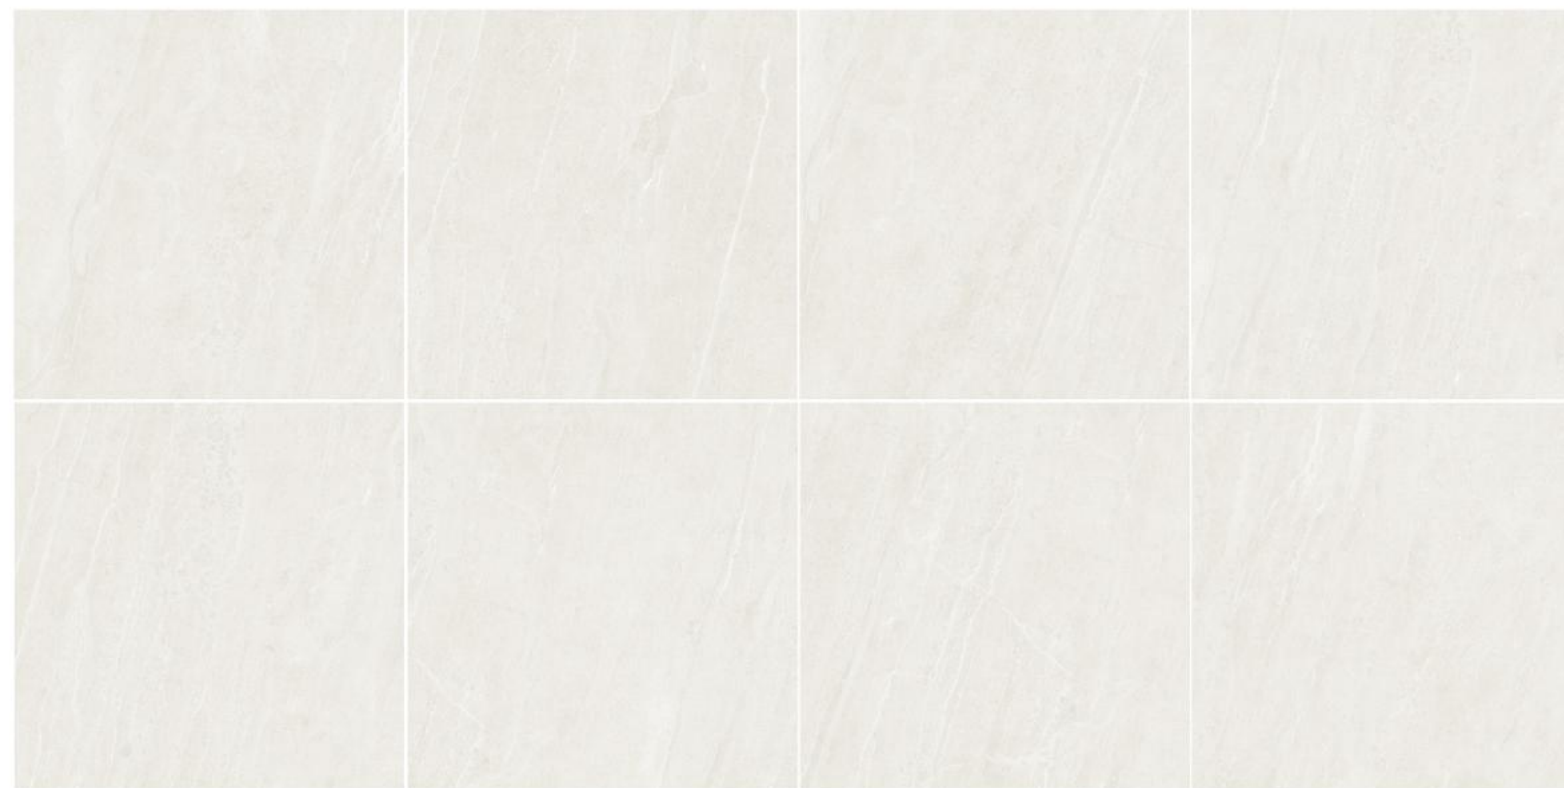

JMP60205

Surface: 8 face Size: 600*600mm Technology: Matt