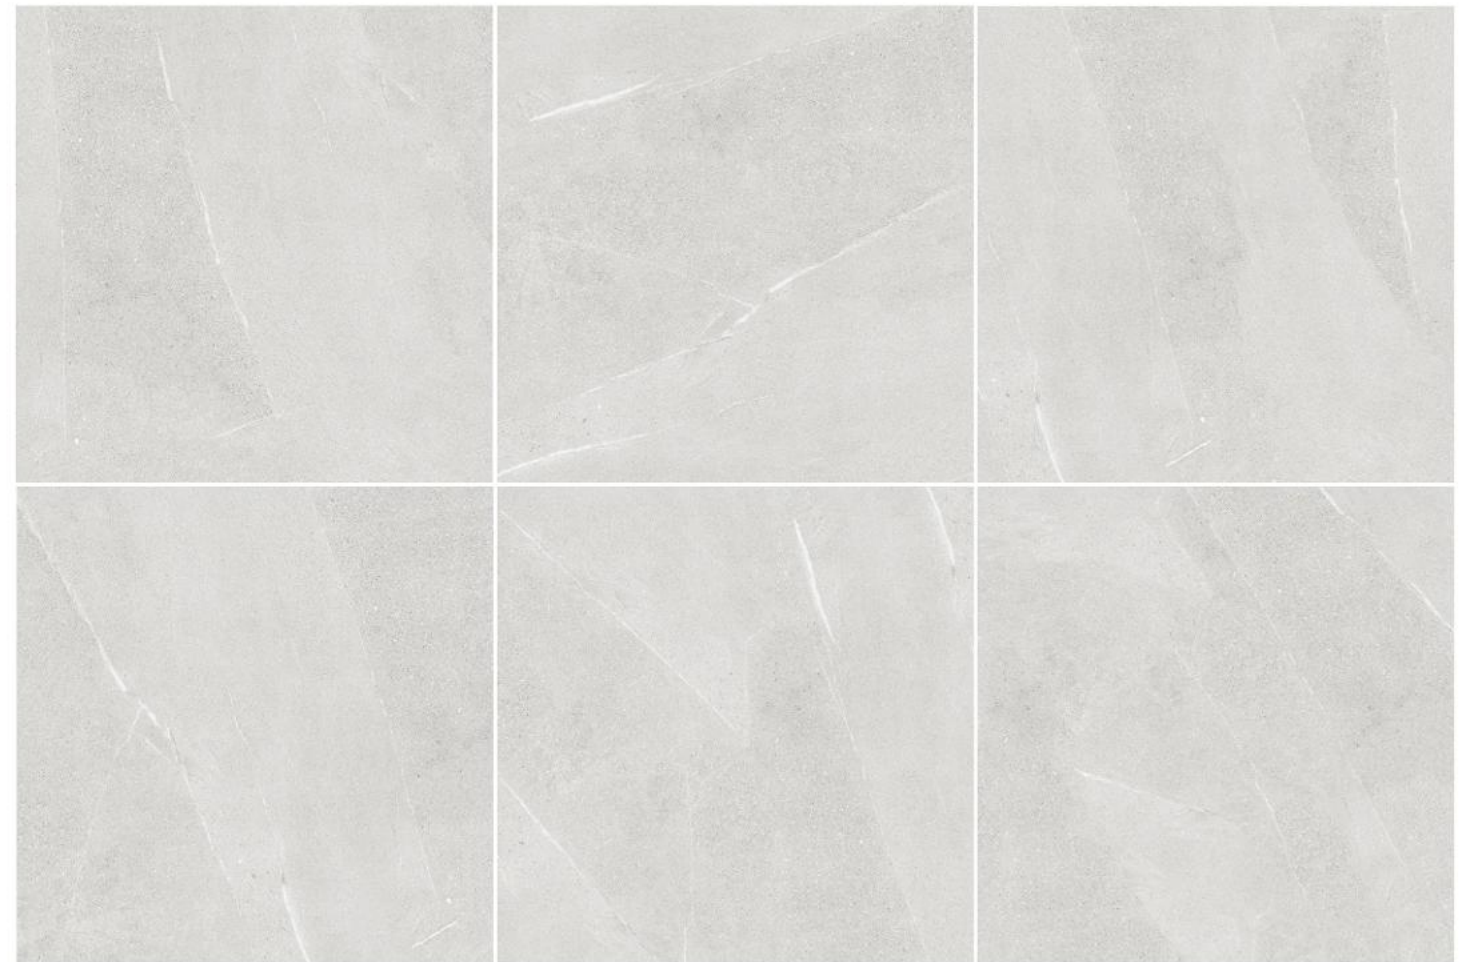

CANCER BIANCO

Cancer seems unbreakable. they has been a steel exterior, But it protects a candyfloss heart.

Surface: 6
Technology: Matt
Size: 600*600mm