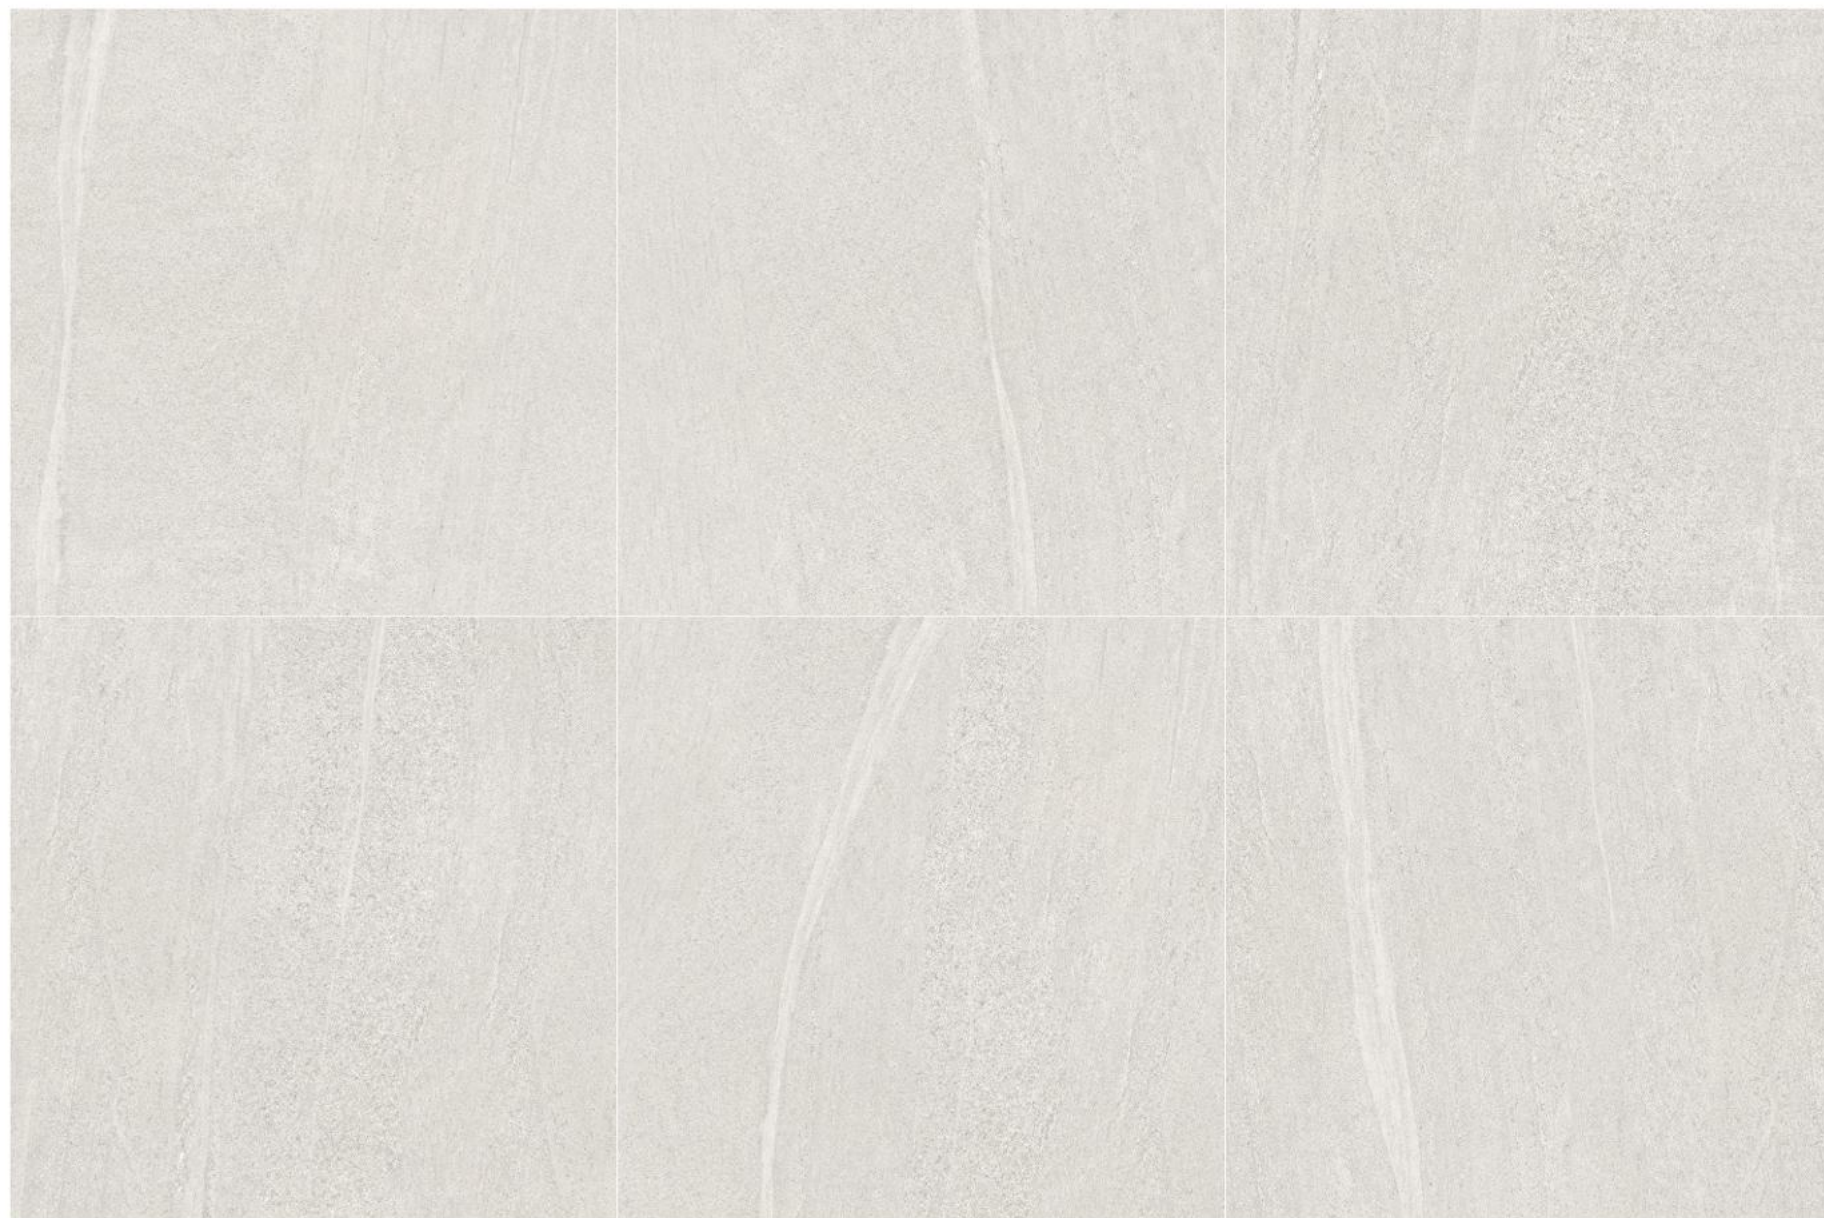

MILFORD

SPM1058/600*600mm

Surface: 6
Technology: Matt / Mould
Size: 600*600mm