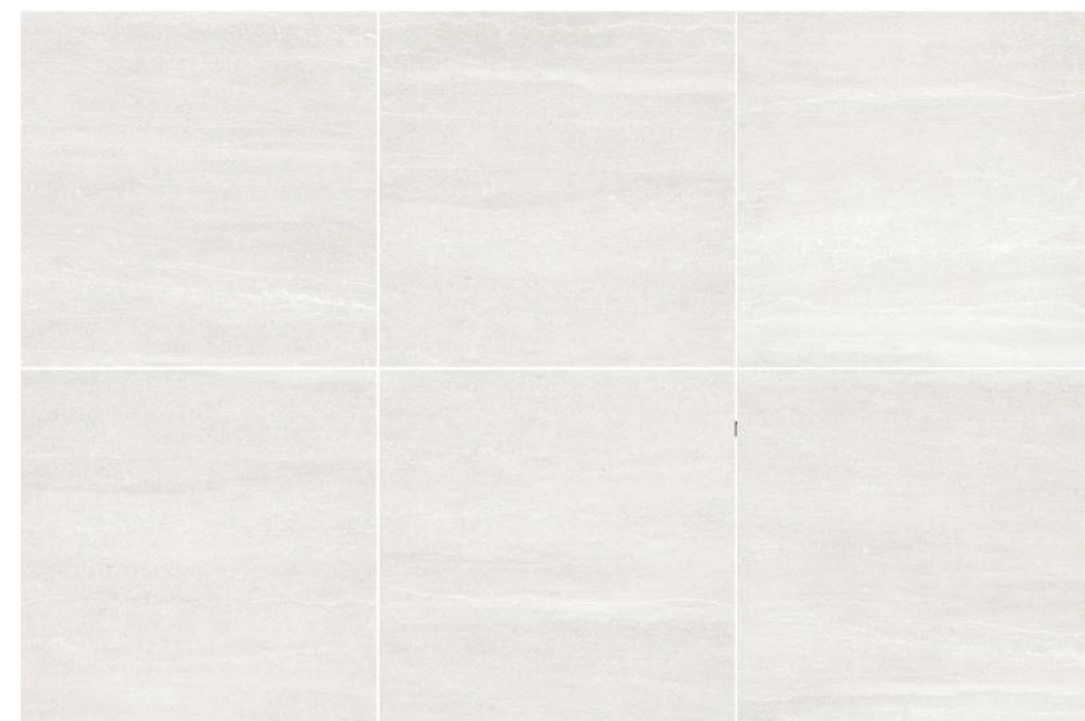

SUPREME

SUPREME WHITE

SUPREME BEIGE

SUPREME GREY

SUPREME BEIGE

Surface: 6 face Size: 600*600mm Technology: Matt

CANCER

CANCER BIANCO