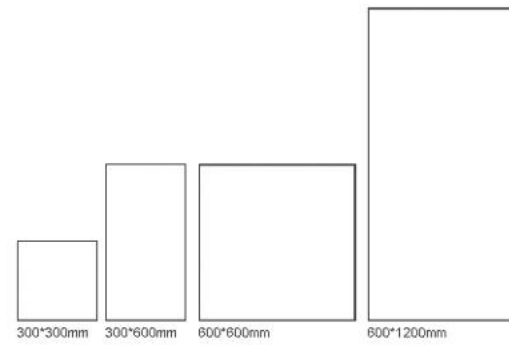

PIETRA GREY