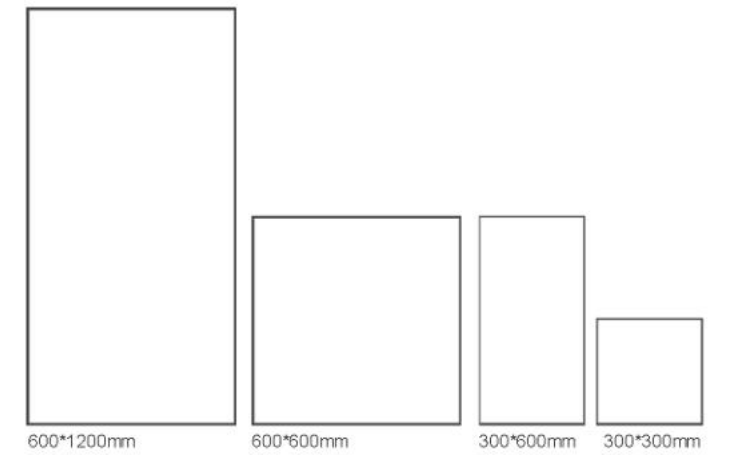

MK5 DARK GREY

MK4 GREY

MK2 LIGHT GRAY

MK1 BIANCO

600*1200mm

600*600mm

300*600mm

300*300mm

MN0

MN1

MN3

MN2 / 600*1200mm

MN

MN3

POTTERY

BEIGE

BEIGE

POTTERY

Patterns

6

Finished

Granular+Mould

Sizes

1200 x 1200 mm

BIANCO

CLOUDY

BEIGE

POTTERY

Sizes

1200 x 1200 mm

Patterns

6