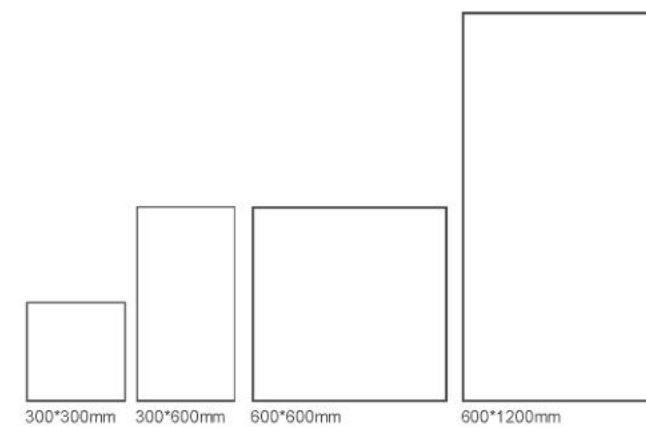

C2

C3

C5

C6

C0 / 600*1200mm

COLIN

MK2 LIGHT GRAY 600*1200mm

MK0 IVORY

MK5 DARK GREY

MK4 GREY

MK2 LIGHT GRAY

MK1 BIANCO

600*1200mm

600*600mm

300*600mm

300*300mm