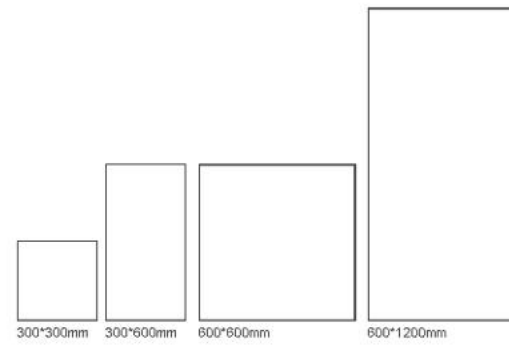

Size: 600*600mm/600*1200mm/300*600/300*300

COMLIM

COMLIM IVORY

COMLIM SILVER

COMLIM GREY

COMLIM DARK GREY

COMLIM BEIGE

SYLAS 61202

SYLAS 61201

SYLAS 61202

SYLAS 61203

SYLAS 61205

LEAP

Surface: 5 /10

Technology: Granular/Matt

Size: 600*1200mm/600*600mm

LUNE IVORY-612

Size: 600*600/600*1200/300*600/300*300mm **Surface:** 12 / 6 / 8 / 24 **Technology:** Replica Glaze / Caveink

300*300mm

300*600mm

600*600mm

600*1200mm

LUNE IVORY-612 600*1200mm

LUNE WHITE

LUNE IVORY

LUNE WHITE-66 600*600mm

MILIM

MILIM

Size: 600*600/600*1200m

Surface: 12 / 6

Technology: Matt / Granular

600*1200mm