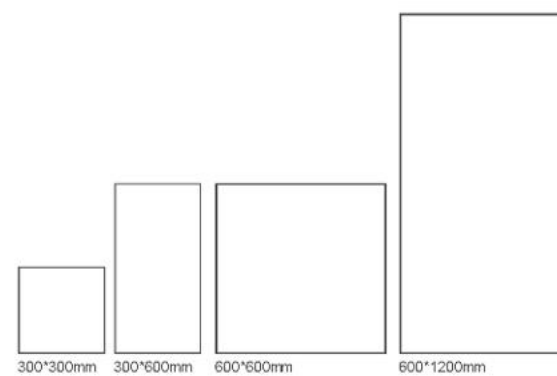

GAIA GREY

Timeless Texture, Grand Aesthetic.

Time-Stratified Beauty: Where Earth's Ancient Whisper Meets Modern Craft.

GAIA SILVER

Size: 600*600mm/600*1200mm/300*600mm/300*300mm Technology: Matt / Caveink Surface: 8

GAIA STONE

GAIA IVORY

GAIA SILVER

GAIA GREY

GAIA DARK GREY

GAIA GREY 600*1200mm

COLIN

C1