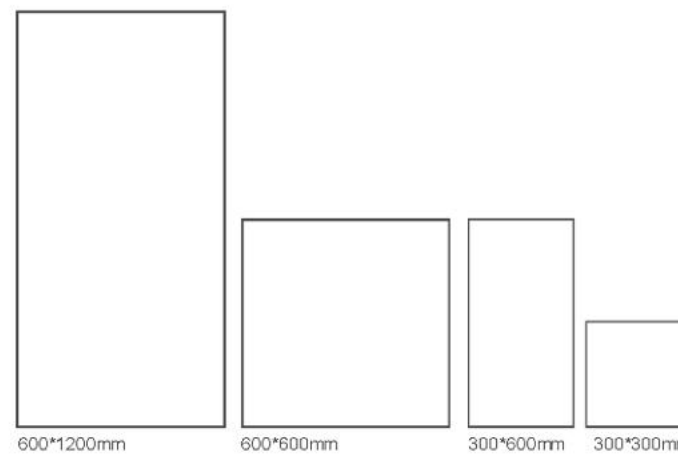

Surface: 16
Technology: Matt/Caveink
Size: 600*1200mm/600*600mm
300*600mm/300*300mm